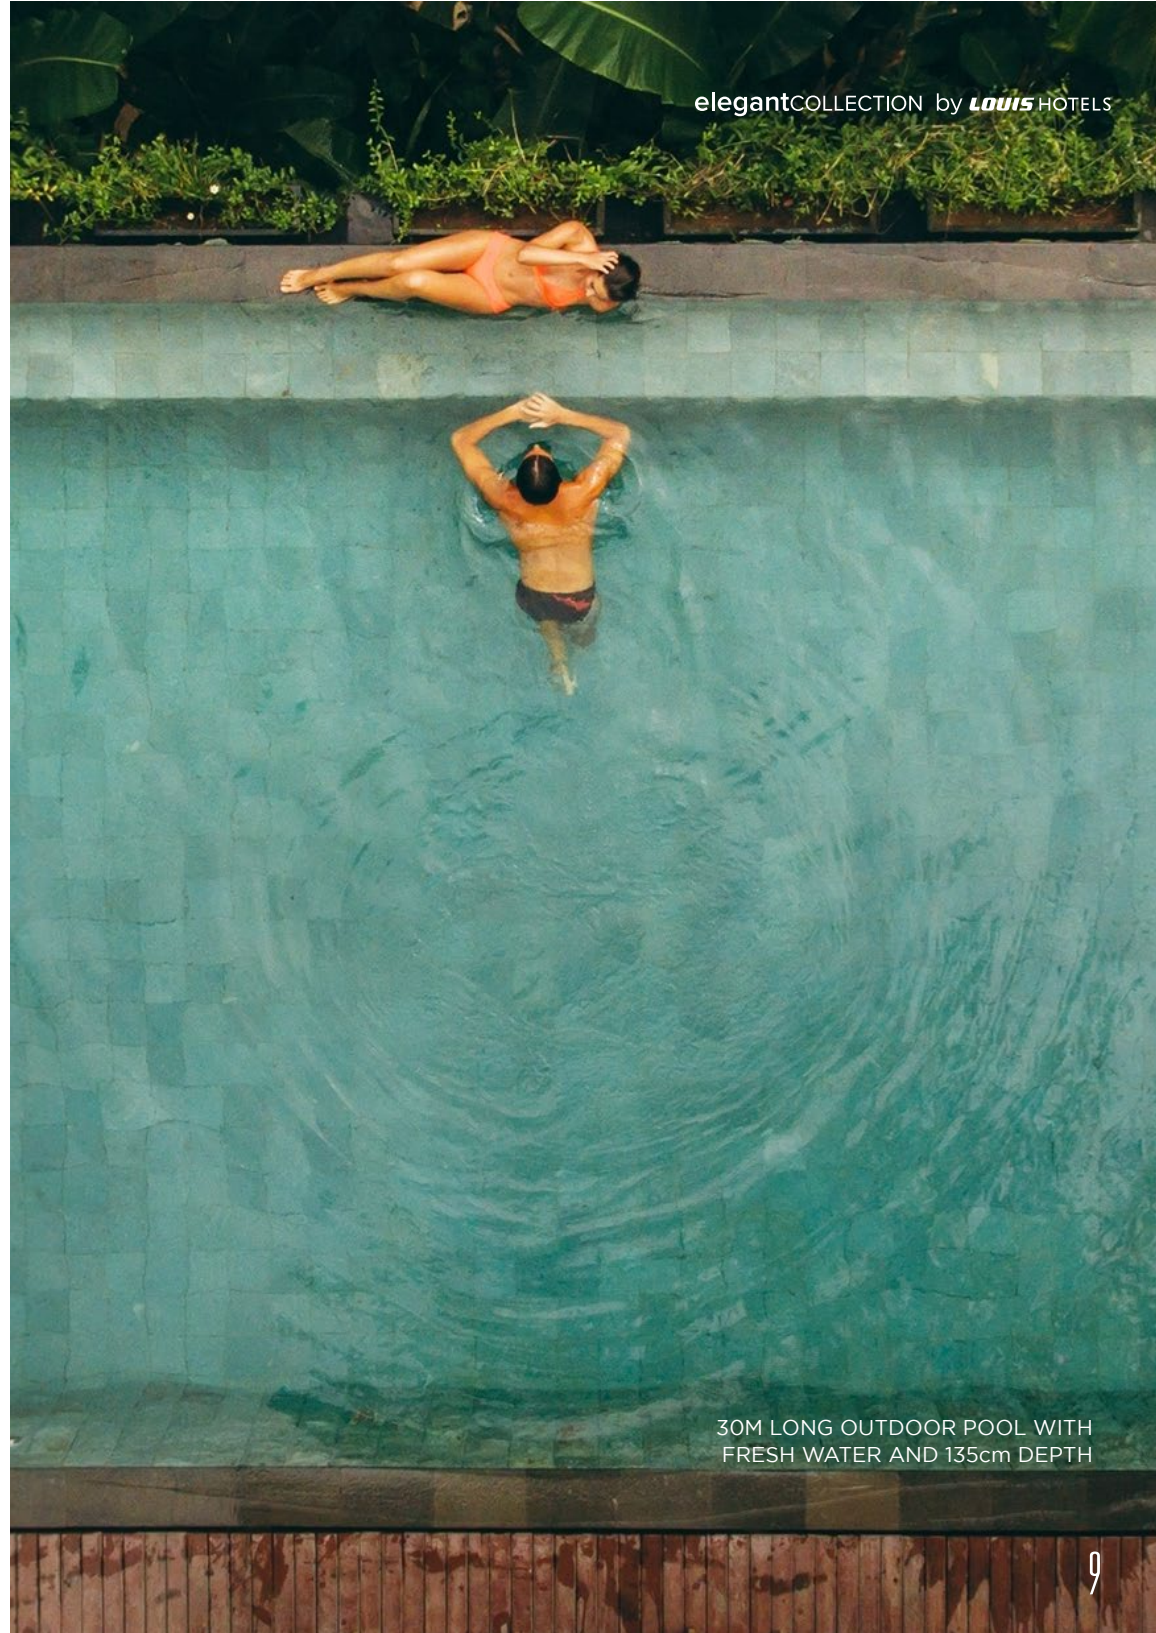

A TRANQUIL PAUSE

Enter a new world of poetic ambiance where every holiday is transformed into a coastal lullaby that touches the soul with a soothing caress.

Holiday dreams play out like the most relaxing ballad in the resort's **201 airy and light-filled rooms and suites**, designed with contemporary amenities and special touches to meet the needs of the most discerning guests.

In the resort's two restaurants, every dining experience is an ode to the finest

flavours and prime ingredients. Taste buds will also be tantalized with carefully crafted drinks throughout the day and evening, whether you dream of al fresco poolside cocktails or a delectable indoor nightcap.

Within the resort's expansive grounds, diverse amenities set the stage for ultimate relaxation, including a **serene indoor pool and a 30-metre-long outdoor pool**. In the resort's soothing spa, the spotlight shines bright on your unique wellness needs.

elegantCOLLECTION by **LOUIS** HOTELS

30M LONG OUTDOOR POOL WITH FRESH WATER AND 135cm DEPTH