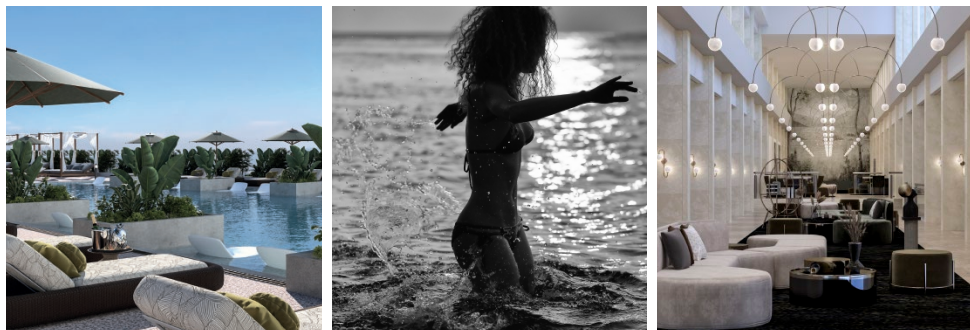

A TRANQUIL PAUSE

Enter a new world of poetic ambiance where every holiday is transformed into a coastal lullaby that touches the soul with a soothing caress.

Holiday dreams play out like the most relaxing ballad in the resort's **201 airy and light-filled rooms and suites**, designed with contemporary amenities and special touches to meet the needs of the most discerning guests.

In the resort's two restaurants, every dining experience is an ode to the finest

flavours and prime ingredients. Taste buds will also be tantalized with carefully crafted drinks throughout the day and evening, whether you dream of al fresco poolside cocktails or a delectable indoor nightcap.

Within the resort's expansive grounds, diverse amenities set the stage for ultimate relaxation, including a **serene indoor pool and a 30-metre-long outdoor pool**. In the resort's soothing spa, the spotlight shines bright on your unique wellness needs.

elegantCOLLECTION by **LOUIS** HOTELS