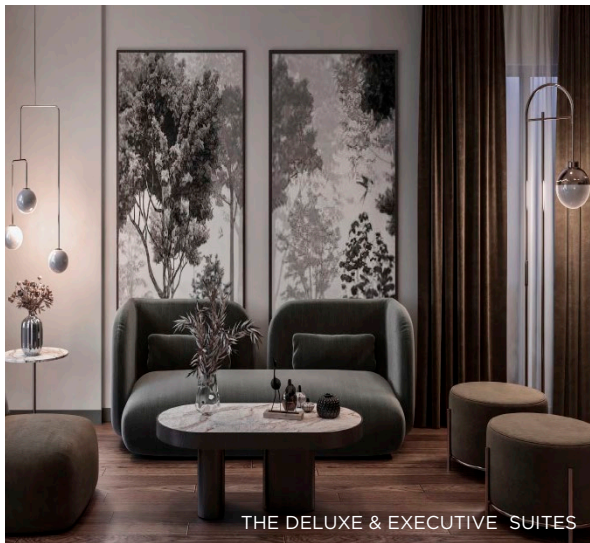

FALL IN LOVE WITH CALI

A 5 STAR SANCTUARY
DESIGNED FOR ADULTS
OPENING MAY 2024

FEATURES:

- 201 rooms & suites
- 2 restaurants (1 themed)
- 2 bars
- A spa & gym
- 2 pools (1 Indoor)

THE WHISPER OF THE MEDITERRANEAN

elegantCOLLECTION by **LOUIS** HOTELS

30M LONG OUTDOOR POOL WITH FRESH WATER AND 135cm DEPTH

A MODERN SYMPHONY
OF STYLE IN EVERY
ROOM & SUITE

THE SUPERIOR ROOM:
Tastefully furnished rooms providing
a serene environment

ADORNED LIKE SONGS

WHERE ART AND ELEGANCE DANCE IN HARMONY, INVITING YOU TO UNWIND

All rooms and suites within Cali Resort & Spa channel a poetic tone that echoes throughout each design element and detail, from the plush fabrics and fine furnishings to mood-enhancing lamps and ethereal wallpapers.